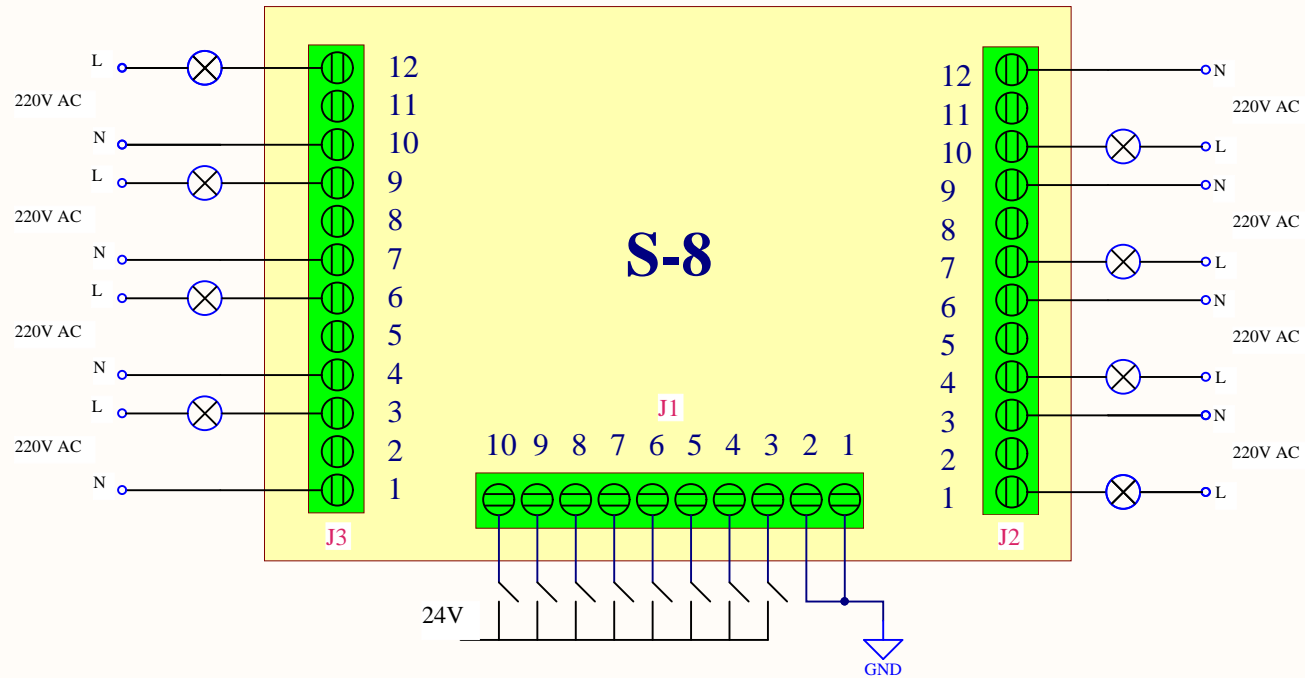

SHEMA SPAJANJA KONEKTORA II CONNECTORS CONNECTION

Legenda/ Legend: Može se koristiti i drugi potrošač umjesto žarulje /Here can be some other device-not light bubble only

Approved by:	Pavić	LOGO 	
Checked by:	Pavić	Hardware & Software Design	
Engineer:	Bošnjak	TITLE: <b>SHEMA SPAJANJA</b>	
 <b>M 1:1</b> <a href="http://www.promatis.hr">www.promatis.hr</a>	 www.promatis.hr	SIZE A3/A4	Project Nr: *
		Date: 17.5.2018	REV: <b>01</b>
Unit: mm	Filename:ELEKTRICNA-SHEMA.SchDoc	Drawn by: Lasan	SHEET 1 OF 1